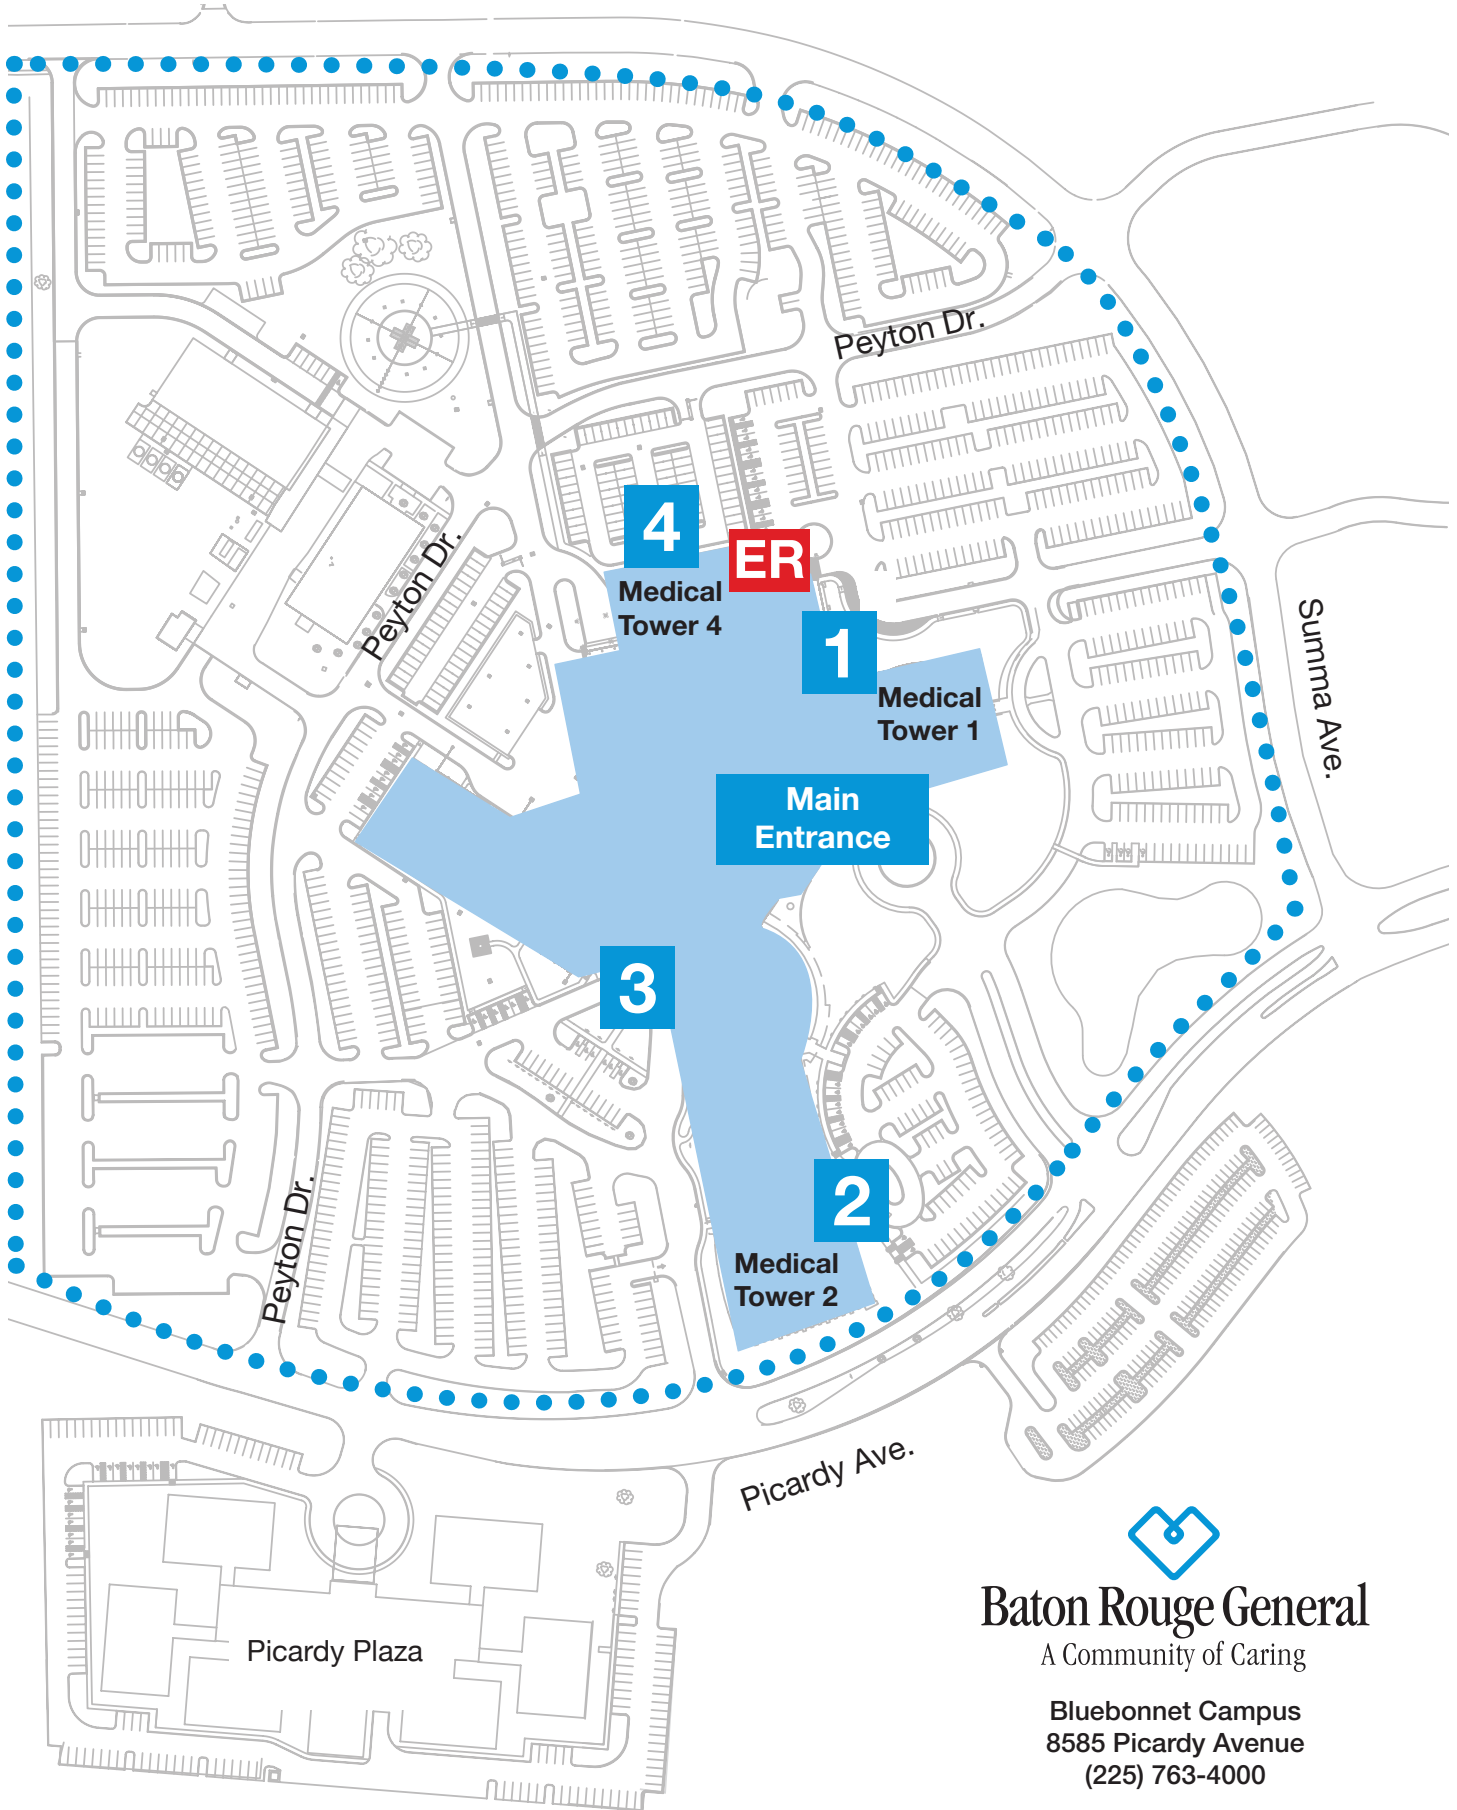

Healthy Mile: ● ● ●

Baton Rouge General

A Community of Caring

Bluebonnet Campus
8585 Picardy Avenue
(225) 763-4000